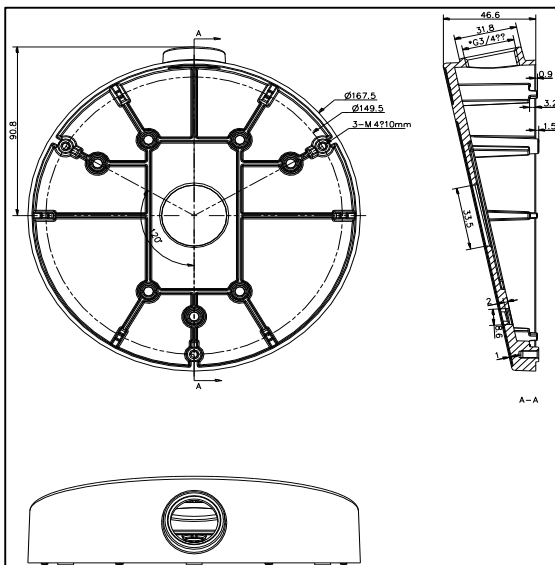

DS-1281ZJ-DM25(M1)

Inclined Ceiling Mount Bracket for Dome Camera

Features:

- Aluminum alloy material with surface spray treatment
- Waterproof design
- Cable hole on bracket makes the feature better

Dimension:

Order Model:

DS-1281ZJ-DM25(M1)

Parameter:

Model	DS-1281ZJ-DM25(M1)
Parameters	Inclined Ceiling Mount Bracket for Dome Camera
Appearance	Hikvision White
Material	Aluminum Alloy
Dimension	167.5×167.5×48.7mm
Weight	326g

Notice:

- The bracket should be installed on flat wall
- Waterproof rubber is necessary for outdoor application
- The wall must be capable of supporting over 3 times as much as the total weight of the camera and the mount.
- The maximum load capacity of the bracket is 4.5KG

Note: The actual dome camera may vary from the picture above.