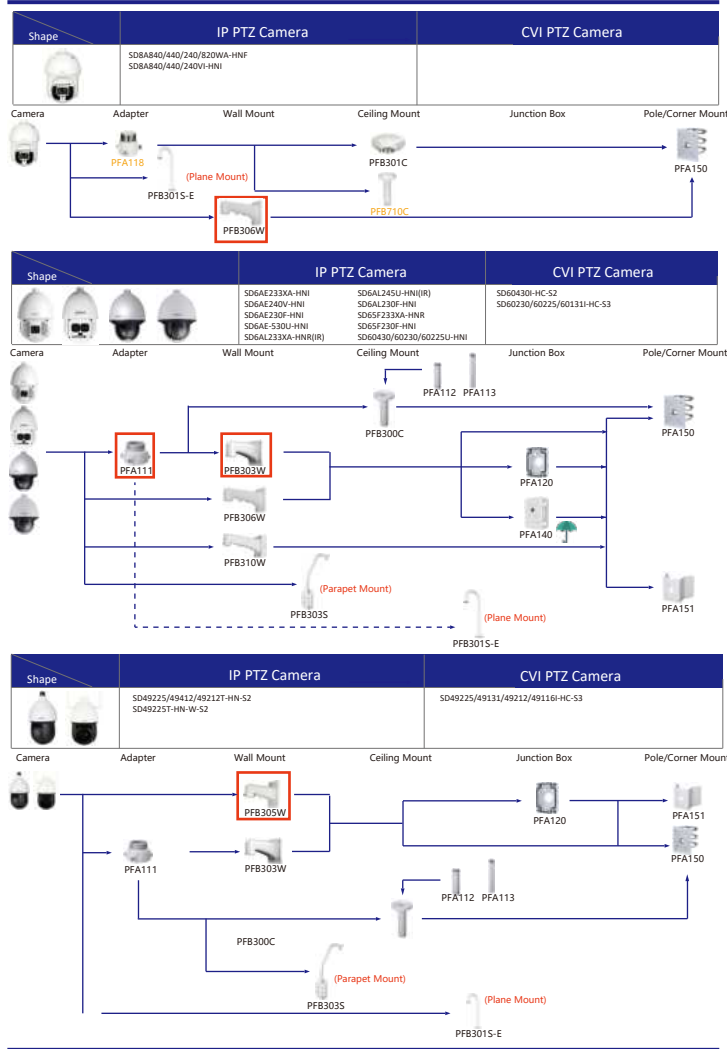

Selection of IP&CVI Eyeball Camera

Shape	IP Camera	CVI Camera
	IPC-T2840/20-25 IPC-T2801-L-25	HAC-T3A21/41/51-VF

Shape	IP Camera	CVI Camera
	IPC-T18bx	ME1200/1400/1500E ME1200/1500E-LED

Shape	IP Camera	CVI Camera
		HAC-HDW1301/1500/1400/1200/1230TL HAC-HDW1801/1500/1400/1200/1230TL-A HAC-HDW1239TL-LED HAC-HDW1239TL-A-LED HAC-HDW1500/1230/1200/1230SL HAC-HDW1400S-S2

Orange font-----Special accessories
Red font-----Not recommended
Red font-----Special installation
Including
IP66

Selection of IP&CVI Eyeball Camera

Selection of IP&CVI Eyeball Camera

Shape	IP Camera	CVI Camera
	IPC-HDW4431/4231/4120/4220/4221/4421M	HAC-HDW1200/1100/2241/2501/1200/1230/1500/2401/1220/1801M HAC-HDW1400M-S2 HAC-T2A1121/21/41/51

Shape	IP Camera	CVI Camera
	IPC-HDW2230/2431/2831/2531/2231T-AS-S2 IPC-HDW2341/3441/3541T-AS IPC-HDW1531/1431/1231/1230/1320/1220/1020S IPC-HDW1430/1230S-S3 IPC-HDW1230S-L-S3 IPC-HDW4421/4120/4220/4221/4231/4431E	HAC-HDW1100/1200R-VF HAC-HDW1400R-S2 HAC-T1A1121/21/41/51

Shape	IP Camera	CVI Camera
		HAC-HDW1200/1100R HAC-HDW1400R-S2 HAC-T1A1121/21/41/51

Shape	IP Camera	CVI Camera
		HAC-HDW1100/1200R-VF

Selection of PTZ Camera

Selection of PTZ Camera

Selection of PTZ Camera