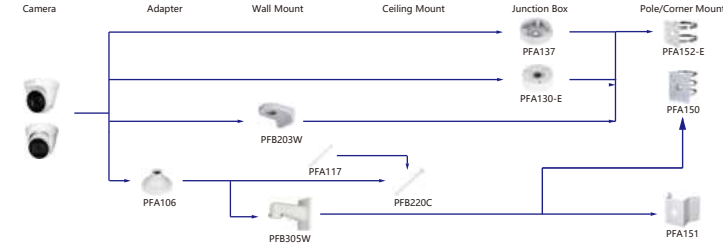

Selection of IP&CVI Eyeball Camera

Shape	IP Camera	CVI Camera
	IPC-HDW4431/4231/4120/4220/4221/4421M	HAC-HDW1200/1100/2241/2501/1200/1230/1500/2401/1220/1801M HAC-HDW1400M-S2 HAC-T2A1121/21/41/51

Shape	IP Camera	CVI Camera
	IPC-HDW2230/2431/2831/2531/2231T-AS-S2 IPC-HDW2341/3441/3541T-AS IPC-HDW1531/1431/1231/1230/1320/1220/1020S IPC-HDW1430/1230S-S3 IPC-HDW1230S-L-S3 IPC-HDW4421/4120/4220/4221/4231/4431E	HAC-HDW1100/1200R-VF HAC-HDW1400R-S2 HAC-T1A1121/21/41/51

Selection of IP&CVI Eyeball Camera

Shape	IP Camera	CVI Camera
	IPC-T2840/20-25 IPC-T2801-L-25	HAC-T3A21/41/51-VF

Shape	IP Camera	CVI Camera
	IPC-T18bx	ME1200/1400/1500E ME1200/1500E-LED

Shape	IP Camera	CVI Camera
		HAC-HDW1301/1500/1400/1200/1230TL HAC-HDW1801/1500/1400/1200/1230TL-A HAC-HDW1239TL-LED HAC-HDW1239TL-A-LED HAC-HDW1500/1230/1200/1230SL HAC-HDW1400S-S2