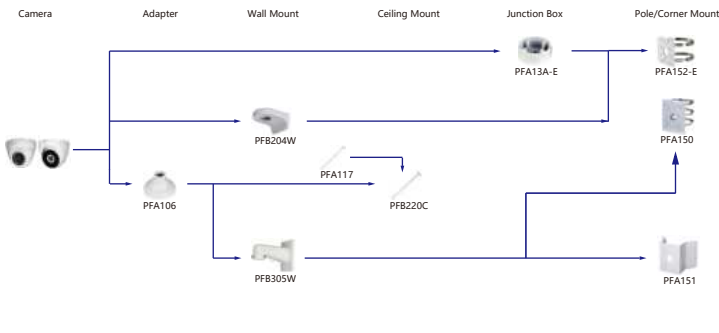

Selection of IP&CVI Eyeball Camera

Shape	IP Camera	CVI Camera
	IPC-T2840/20-25 IPC-T2801-L-25	HAC-T3A21/41/51-VF

Shape	IP Camera	CVI Camera
	IPC-T18bx	ME1200/1400/1500E ME1200/1500E-LED

Shape	IP Camera	CVI Camera
		HAC-HDW1301/1500/1400/1200/1230TL HAC-HDW1801/1500/1400/1200/1230TL-A HAC-HDW1239TL-LED HAC-HDW1239TL-A-LED HAC-HDW1500/1230/1200/1230SL HAC-HDW1400S-S2

Orange font-----Special accessories
Red font-----Not recommended
Red font-----Special installation
Including
IP66

Selection of IP&CVI Eyeball Camera

Selection of IP&CVI Eyeball Camera

Shape	IP Camera	CVI Camera
	IPC-HDW4431/4231/4120/4220/4221/4421M	HAC-HDW1200/1100/2241/2501/1200/1230/1500/2401/1220/1801M HAC-HDW1400M-S2 HAC-T2A1121/21/41/51