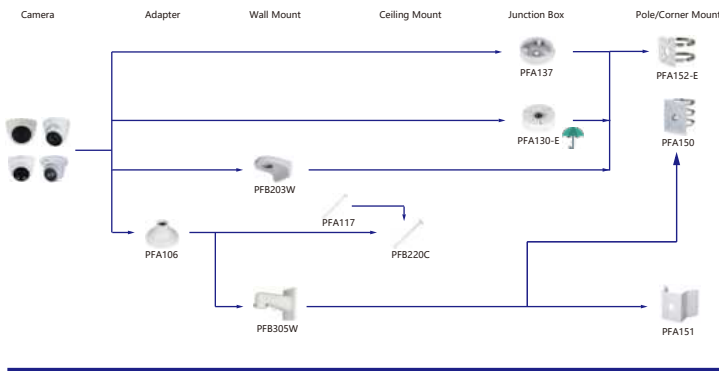

Camera Accessories Selection

Guide you how to install all the cameras

Selection of IP&CVI Box Camera

Selection of IP&CVI Bullet Camera

Selection of IP&CVI Bullet Camera

Selection of IP&CVI Bullet Camera

Selection of IP&CVI Eyeball Camera

Shape	IP Camera	CVI Camera
	IPC-HDW4231/4431EM-AS-S4 IPC-HDW420/4220/4231/4830EM-AS IPC-HDW5541/5241/5442TM-AS IPC-HDW5241/5442TM-AS-LED IPC-HDW3231C-A IPC-HDW4831/4631/4431/4231EM-ASE	HAC-HDW1801/1500/1200/1230/1100/1801/EM-A HAC-HDW1801/1500/1200/1100/1801EM HAC-HDW1400EM-S2 HAC-HDW1400EM-A-S2 HAC-HDW1500/1400/1200/1230EM-A-POC HAC-HDW1500/1200EM-POC HAC-HDW2802/2601/2402/2401/2501/2241T-A HAC-HDW2249T-IR-N HAC-HDW1239T-LED HAC-HDW1239T-A-LED HAC-HDW2249T-IR-A-LED

Shape	IP Camera	CVI Camera
	IPC-HDW2531/2431/2331/2421R-ZS IPC-HDW2430/2330R-ZS-S3 IPC-HDW2330R-L-ZS-S3 IPC-HDW4231/4431T-Z-S4 IPC-HDW2341/3441/3541T-ZAS IPC-HDW2231T-ZS-S2 IPC-HDW5241/5541H-AS-PV IPC-HDW3441/3541/3241TM-AS IPC-HDW2531/2531/2431/2231TM-AS-S2	HAC-HDW2802/2601/2402/2401/2501/1500/1300T-Z-A HAC-HDW2802/2601/2402/2401/2501/2241T-Z-A-DP HAC-HDW1400T-Z-A-S2 HAC-HDW1801/1200/1230T-Z HAC-HDW2241/1500T-Z-POC HAC-HDW1400/1230T-Z-A-POC