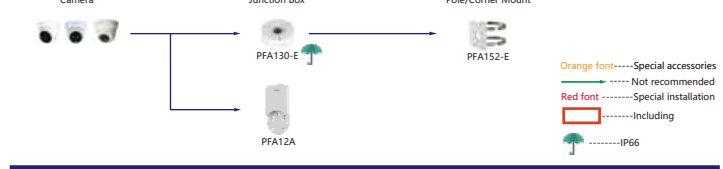

Selection of IP&CVI Eyeball Camera

Shape	IP Camera	CVI Camera
	IPC-T2840/20-25 IPC-T2801-L-25	HAC-T3A21/41/51-VF

Shape	IP Camera	CVI Camera
	IPC-T18bx	ME1200/1400/1500E ME1200/1500E-LED

Shape	IP Camera	CVI Camera
		HAC-HDW1301/1500/1400/1200/1230TL HAC-HDW1801/1500/1400/1200/1230TL-A HAC-HDW1239TL-LED HAC-HDW1239TL-A-LED HAC-HDW1500/1230/1200/1230SL HAC-HDW1400S-S2