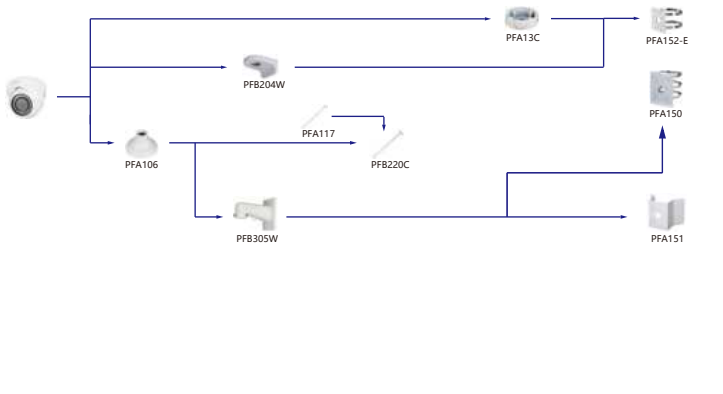

Shape	IP Camera	CVI Camera
		HAC-HDW1100/1200R-VF