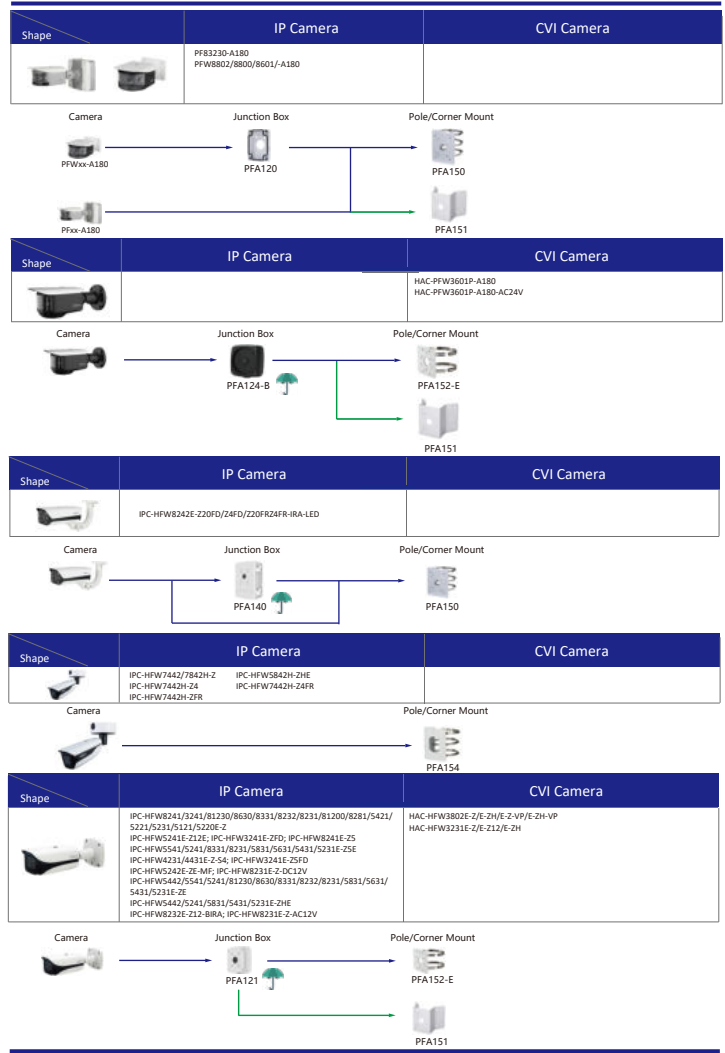

Camera Accessories Selection

Guide you how to install all the cameras

Selection of IP&CVI Box Camera

Selection of IP&CVI Bullet Camera

Selection of IP&CVI Bullet Camera

Selection of IP&CVI Bullet Camera

Selection of IP&CVI Eyeball Camera

Shape	IP Camera	CVI Camera
	IPC-HDW4231/4431EM-AS-S4 IPC-HDW420/4220/4231/4830EM-AS IPC-HDW5541/5241/5442TM-AS IPC-HDW5241/5442TM-AS-LED IPC-HDW3231C-A IPC-HDW4831/4631/4431/4231EM-ASE	HAC-HDW1801/1500/1200/1230/1100/1801/EM-A HAC-HDW1801/1500/1200/1100/1801EM HAC-HDW1400EM-S2 HAC-HDW1400EM-A-S2 HAC-HDW1500/1400/1200/1230EM-A-POC HAC-HDW1500/1200EM-POC HAC-HDW2802/2601/2402/2401/2501/2241T-A HAC-HDW2249T-IR-N HAC-HDW1239T-LED HAC-HDW1239T-A-LED HAC-HDW2249T-IR-A-LED

Shape	IP Camera	CVI Camera
	IPC-HDW2531/2431/2331/2421R-ZS IPC-HDW2430/2330R-ZS-S3 IPC-HDW2330R-L-ZS-S3 IPC-HDW4231/4431T-Z-S4 IPC-HDW2341/3441/3541T-ZAS IPC-HDW2231T-ZS-S2 IPC-HDW5241/5541H-AS-PV IPC-HDW3441/3541/3241TM-AS IPC-HDW2531/2531/2431/2231TM-AS-S2	HAC-HDW2802/2601/2402/2401/2501/1500/1300T-Z-A HAC-HDW2802/2601/2402/2401/2501/2241T-Z-A-DP HAC-HDW1400T-Z-A-S2 HAC-HDW1801/1200/1230T-Z HAC-HDW2241/1500T-Z-POC HAC-HDW1400/1230T-Z-A-POC

Selection of IP&CVI Eyeball Camera

Shape	IP Camera	CVI Camera
	IPC-T2840/20-25 IPC-T2801-L-25	HAC-T3A21/41/51-VF

Shape	IP Camera	CVI Camera
	IPC-T18bx	ME1200/1400/1500E ME1200/1500E-LED

Shape	IP Camera	CVI Camera
		HAC-HDW1301/1500/1400/1200/1230TL HAC-HDW1801/1500/1400/1200/1230TL-A HAC-HDW1239TL-LED HAC-HDW1239TL-A-LED HAC-HDW1500/1230/1200/1230SL HAC-HDW1400S-S2