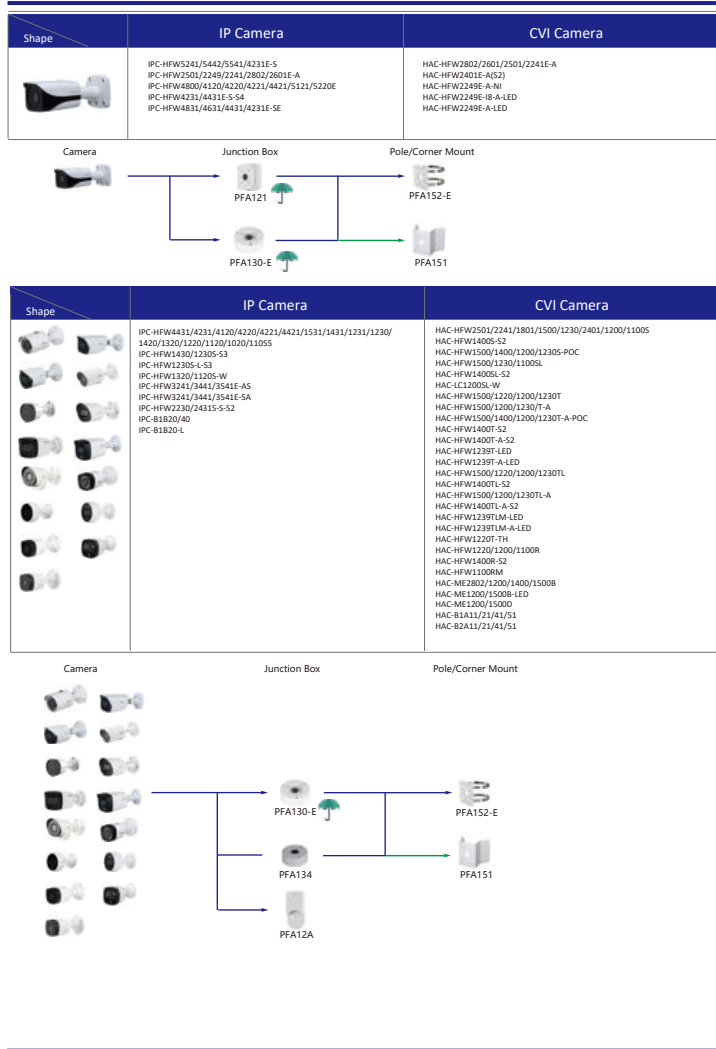

Camera Accessories Selection

Guide you how to install all the cameras

Selection of IP&CVI Box Camera

Selection of IP&CVI Bullet Camera

Selection of IP&CVI Bullet Camera

Selection of IP&CVI Bullet Camera

Selection of IP&CVI Eyeball Camera

Shape	IP Camera	CVI Camera
	IPC-HDW4231/4431EM-AS-S4 IPC-HDW420/4220/4231/4830EM-AS IPC-HDW5541/5241/5442TM-AS IPC-HDW5241/5442TM-AS-LED IPC-HDW3231C-A IPC-HDW4831/4631/4431/4231EM-ASE	HAC-HDW1801/1500/1200/1230/1100/1801/EM-A HAC-HDW1801/1500/1200/1100/1801EM HAC-HDW1400EM-S2 HAC-HDW1400EM-A-S2 HAC-HDW1500/1400/1200/1230EM-A-POC HAC-HDW1500/1200EM-POC HAC-HDW2802/2601/2402/2401/2501/2241T-A HAC-HDW2249T-IR-N HAC-HDW1239T-LED HAC-HDW1239T-A-LED HAC-HDW2249T-IR-A-LED

Shape	IP Camera	CVI Camera
	IPC-HDW2531/2431/2331/2421R-ZS IPC-HDW2430/2330R-ZS-S3 IPC-HDW2330R-L-ZS-S3 IPC-HDW4231/4431T-Z-S4 IPC-HDW2341/3441/3541T-ZAS IPC-HDW2231T-ZS-S2 IPC-HDW5241/5541H-AS-PV IPC-HDW3441/3541/3241TM-AS IPC-HDW2531/2531/2431/2231TM-AS-S2	HAC-HDW2802/2601/2402/2401/2501/1500/1300T-Z-A HAC-HDW2802/2601/2402/2401/2501/2241T-Z-A-DP HAC-HDW1400T-Z-A-S2 HAC-HDW1801/1200/1230T-Z HAC-HDW2241/1500T-Z-POC HAC-HDW1400/1230T-Z-A-POC