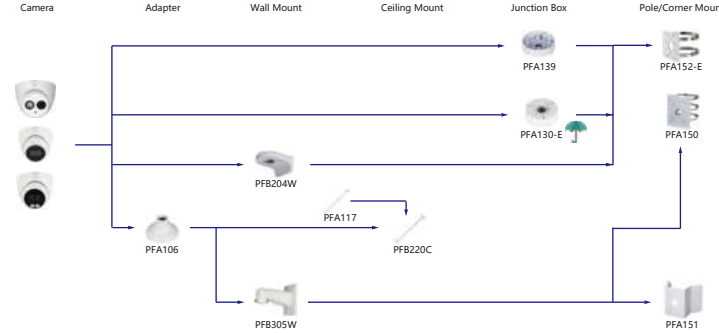

Camera Accessories Selection

Guide you how to install all the cameras

Selection of IP&CVI Box Camera

Selection of IP&CVI Bullet Camera

Selection of IP&CVI Bullet Camera

Selection of IP&CVI Bullet Camera

Selection of IP&CVI Eyeball Camera

Shape	IP Camera	CVI Camera
	IPC-HDW4231/4431EM-AS-S4 IPC-HDW420/4220/4231/4830EM-AS IPC-HDW5541/5241/5442TM-AS IPC-HDW5241/5442TM-AS-LED IPC-HDW3231C-A IPC-HDW4831/4631/4431/4231EM-ASE	HAC-HDW1801/1500/1200/1230/1100/1801/EM-A HAC-HDW1801/1500/1200/1100/1801EM HAC-HDW1400EM-S2 HAC-HDW1400EM-A-S2 HAC-HDW1500/1400/1200/1230EM-A-POC HAC-HDW1500/1200EM-POC HAC-HDW2802/2601/2402/2401/2501/2241T-A HAC-HDW2249T-IR-N HAC-HDW1239T-LED HAC-HDW1239T-A-LED HAC-HDW2249T-IR-A-LED

Shape	IP Camera	CVI Camera
	IPC-HDW2531/2431/2331/2421R-ZS IPC-HDW2430/2330R-ZS-S3 IPC-HDW2330R-L-ZS-S3 IPC-HDW4231/4431T-Z-S4 IPC-HDW2341/3441/3541T-ZAS IPC-HDW2231T-ZS-S2 IPC-HDW5241/5541H-AS-PV IPC-HDW3441/3541/3241TM-AS IPC-HDW2531/2531/2431/2231TM-AS-S2	HAC-HDW2802/2601/2402/2401/2501/1500/1300T-Z-A HAC-HDW2802/2601/2402/2401/2501/2241T-Z-A-DP HAC-HDW1400T-Z-A-S2 HAC-HDW1801/1200/1230T-Z HAC-HDW2241/1500T-Z-POC HAC-HDW1400/1230T-Z-A-POC