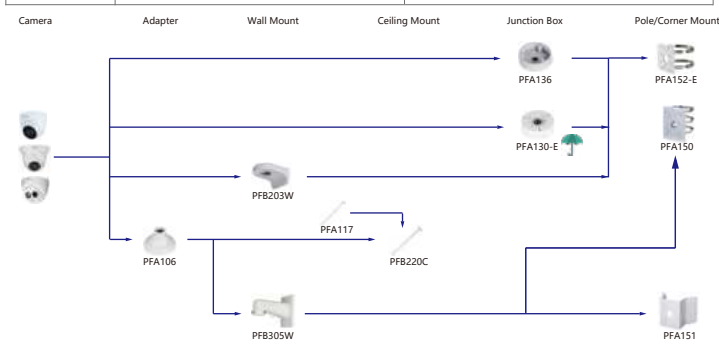

Selection of IP&CVI Eyeball Camera

Shape	IP Camera	CVI Camera
	IPC-T2840/20-25 IPC-T2801-L-25	HAC-T3A21/41/51-VF

Shape	IP Camera	CVI Camera
	IPC-T18bx	ME1200/1400/1500E ME1200/1500E-LED

Shape	IP Camera	CVI Camera
		HAC-HDW1301/1500/1400/1200/1230TL HAC-HDW1801/1500/1400/1200/1230TL-A HAC-HDW1239TL-LED HAC-HDW1239TL-A-LED HAC-HDW1500/1230/1200/1230SL HAC-HDW1400S-S2

Orange font-----Special accessories
Red font-----Not recommended
Red font-----Special installation
Including
IP66

Selection of IP&CVI Eyeball Camera

Selection of IP&CVI Eyeball Camera

Shape	IP Camera	CVI Camera
	IPC-HDW4431/4231/4120/4220/4221/4421M	HAC-HDW1200/1100/2241/2501/1200/1230/1500/2401/1220/1801M HAC-HDW1400M-S2 HAC-T2A1121/21/41/51

Shape	IP Camera	CVI Camera
	IPC-HDW2230/2431/2831/2531/2231T-AS-S2 IPC-HDW2341/3441/3541T-AS IPC-HDW1531/1431/1231/1230/1320/1220/1020S IPC-HDW1430/1230S-S3 IPC-HDW1230S-L-S3 IPC-HDW4421/4120/4220/4221/4231/4431E	HAC-HDW1100/1200R-VF HAC-HDW1400R-S2 HAC-T1A1121/21/41/51