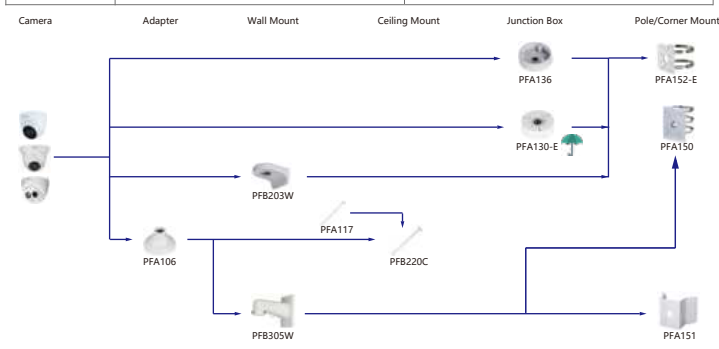

Shape	IP Camera	CVI Camera
	IPC-HDW2531/2431/2331/2421R-ZS IPC-HDW2430/2330R-ZS-S3 IPC-HDW2330R-L-ZS-S3 IPC-HDW4231/4431T-Z-S4 IPC-HDW2341/3441/3541T-ZAS IPC-HDW2231T-ZS-S2 IPC-HDW5241/5541H-AS-PV IPC-HDW3441/3541/3241TM-AS IPC-HDW2531/2531/2431/2231TM-AS-S2	HAC-HDW2802/2601/2402/2401/2501/1500/1300T-Z-A HAC-HDW2802/2601/2402/2401/2501/2241T-Z-A-DP HAC-HDW1400T-Z-A-S2 HAC-HDW1801/1200/1230T-Z HAC-HDW2241/1500T-Z-POC HAC-HDW1400/1230T-Z-A-POC

Selection of IP&CVI Eyeball Camera

Shape	IP Camera	CVI Camera
	IPC-HDW4431/4231/4120/4220/4221/4421M	HAC-HDW1200/1100/2241/2501/1200/1230/1500/2401/1220/1801M HAC-HDW1400M-S2 HAC-T2A1121/21/41/51

Shape	IP Camera	CVI Camera
	IPC-HDW2230/2431/2831/2531/2231T-AS-S2 IPC-HDW2341/3441/3541T-AS IPC-HDW1531/1431/1231/1230/1320/1220/1020S IPC-HDW1430/1230S-S3 IPC-HDW1230S-L-S3 IPC-HDW4421/4120/4220/4221/4231/4431E	HAC-HDW1100/1200R-VF HAC-HDW1400R-S2 HAC-T1A1121/21/41/51

Selection of IP&CVI Eyeball Camera

Shape	IP Camera	CVI Camera
	IPC-T2840/20-25 IPC-T2801-L-25	HAC-T3A21/41/51-VF

Shape	IP Camera	CVI Camera
	IPC-T18bx	ME1200/1400/1500E ME1200/1500E-LED

Shape	IP Camera	CVI Camera
		HAC-HDW1301/1500/1400/1200/1230TL HAC-HDW1801/1500/1400/1200/1230TL-A HAC-HDW1239TL-LED HAC-HDW1239TL-A-LED HAC-HDW1500/1230/1200/1230SL HAC-HDW1400S-S2