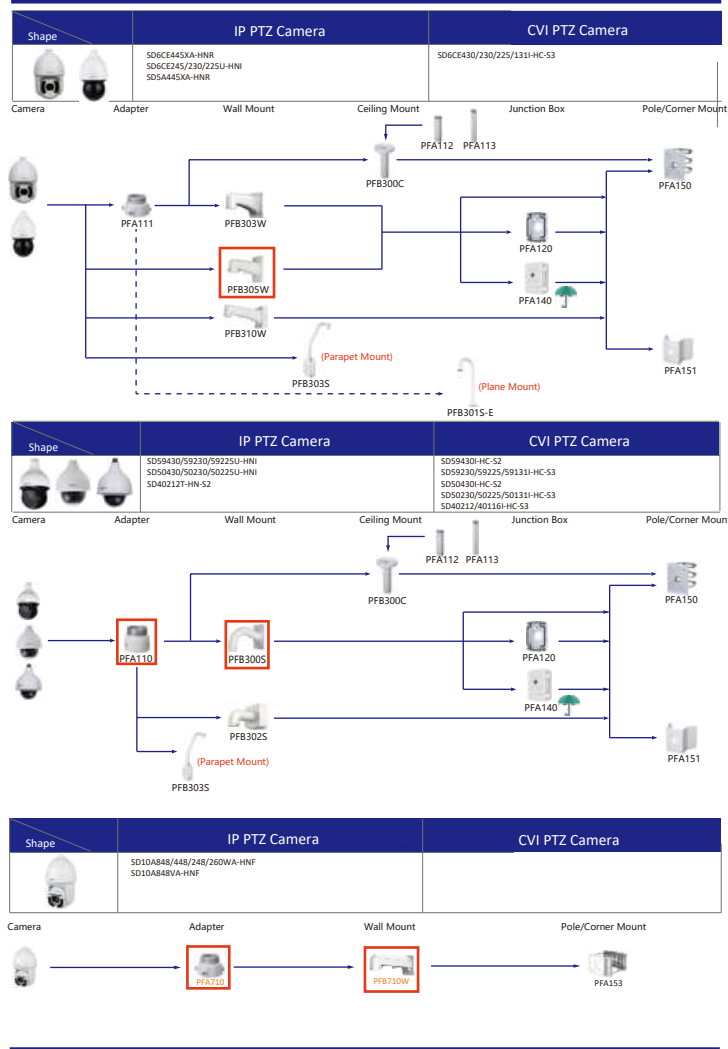

Shape	IP Camera	CVI Camera
	IPC-HDW2230/2431/2831/2531/2231T-AS-S2 IPC-HDW2341/3441/3541T-AS IPC-HDW1531/1431/1231/1230/1320/1220/1020S IPC-HDW1430/1230S-S3 IPC-HDW1230S-L-S3 IPC-HDW4421/4120/4220/4221/4231/4431E	HAC-HDW1100/1200R-VF HAC-HDW1400R-S2 HAC-T1A1121/21/41/51

Shape	IP Camera	CVI Camera
		HAC-HDW1200/1100R HAC-HDW1400R-S2 HAC-T1A1121/21/41/51

Shape	IP Camera	CVI Camera
		HAC-HDW1100/1200R-VF

Selection of PTZ Camera

Selection of PTZ Camera

Selection of PTZ Camera