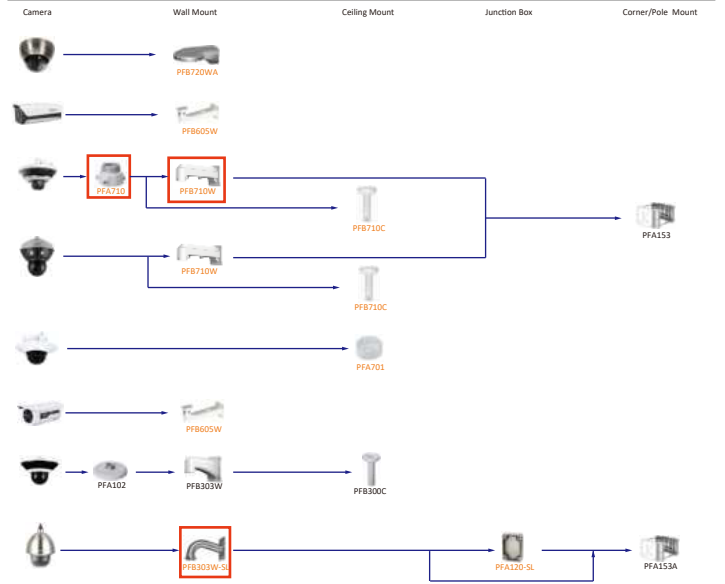

Shape	IP Camera	CVI Camera
		HAC-HDW1200/1100R HAC-HDW1400R-S2 HAC-T1A1121/21/41/51

Shape	IP Camera	CVI Camera
		HAC-HDW1100/1200R-VF

Selection of PTZ Camera

Selection of PTZ Camera

Selection of PTZ Camera

Selection of PTZ Camera

Selection of Thermal Camera

Selection of Thermal Camera

- Orange font Special accessories
- Not recommended
- Red font Special installation
- Including
- IP66

Selection of Special Camera

Shape	Special Camera	Shape	Special Camera
	IPC-HDBW8232E-Z-5L		SD60230U-HNI-5L
	IPC-HFW5221E-Z-IRA/BIRA		PSD81602A360 PSD8802-A180
	PSDW8842M-A180 PSDW81642M-A360		IPC-HDPW5241/5442/5541G-Z IPC-HDPW5242G-Z-MF
	IPC-HFW5100-IRA IPC-HFW5200-IRA		PSDW5631S-B360 PSDW5231S-B120