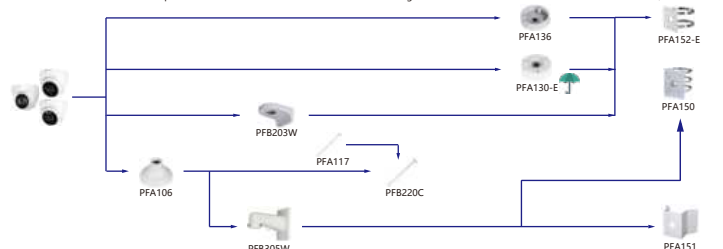

Selection of IP&CVI Eyeball Camera

Shape	IP Camera	CVI Camera
	IPC-HDW4431/4231/4120/4220/4221/4421M	HAC-HDW1200/1100/2241/2501/1200/1230/1500/2401/1220/1801M HAC-HDW1400M-S2 HAC-T2A1121/21/41/51

Shape	IP Camera	CVI Camera
	IPC-HDW2230/2431/2831/2531/2231T-AS-S2 IPC-HDW2341/3441/3541T-AS IPC-HDW1531/1431/1231/1230/1320/1220/1020S IPC-HDW1430/1230S-S3 IPC-HDW1230S-L-S3 IPC-HDW4421/4120/4220/4221/4231/4431E	HAC-HDW1100/1200R-VF HAC-HDW1400R-S2 HAC-T1A1121/21/41/51

Selection of IP&CVI Eyeball Camera

Shape	IP Camera	CVI Camera
	IPC-T2840/20-25 IPC-T2801-L-25	HAC-T3A21/41/51-VF

Shape	IP Camera	CVI Camera
	IPC-T18bx	ME1200/1400/1500E ME1200/1500E-LED

Shape	IP Camera	CVI Camera
		HAC-HDW1301/1500/1400/1200/1230TL HAC-HDW1801/1500/1400/1200/1230TL-A HAC-HDW1239TL-LED HAC-HDW1239TL-A-LED HAC-HDW1500/1230/1200/1230SL HAC-HDW1400S-S2