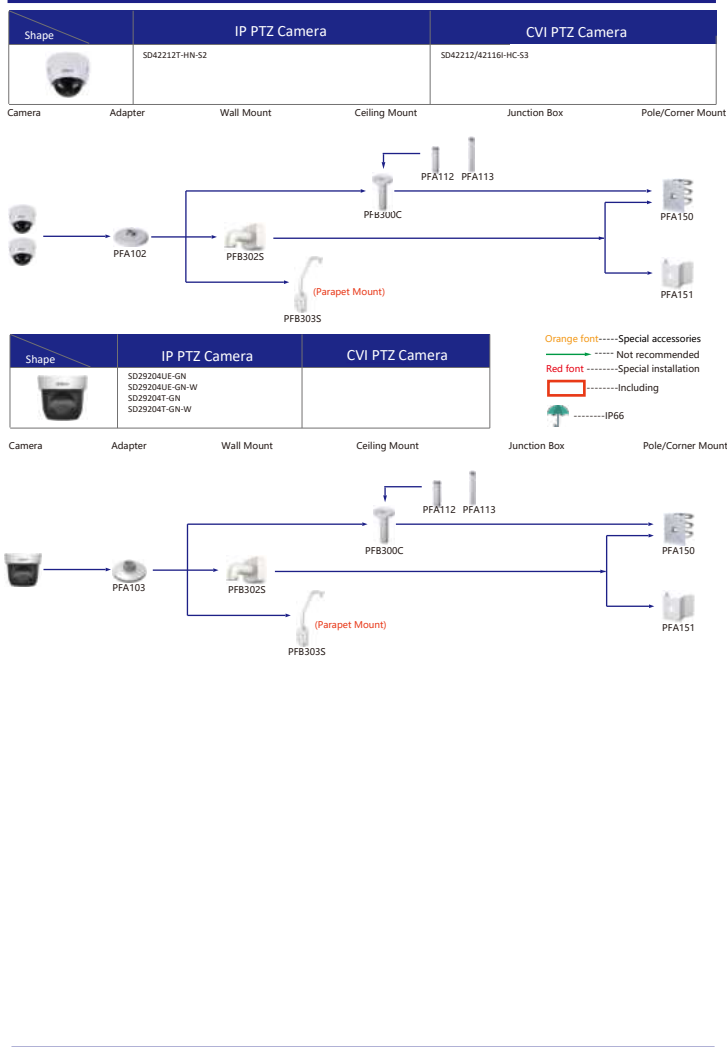

Shape	IP Camera	CVI Camera
	IPC-HDW2230/2431/2831/2531/2231T-AS-S2 IPC-HDW2341/3441/3541T-AS IPC-HDW1531/1431/1231/1230/1320/1220/1020S IPC-HDW1430/1230S-S3 IPC-HDW1230S-L-S3 IPC-HDW4421/4120/4220/4221/4231/4431E	HAC-HDW1100/1200R-VF HAC-HDW1400R-S2 HAC-T1A1121/21/41/51

Shape	IP Camera	CVI Camera
		HAC-HDW1200/1100R HAC-HDW1400R-S2 HAC-T1A1121/21/41/51

Shape	IP Camera	CVI Camera
		HAC-HDW1100/1200R-VF

Selection of PTZ Camera

Selection of PTZ Camera

Selection of PTZ Camera