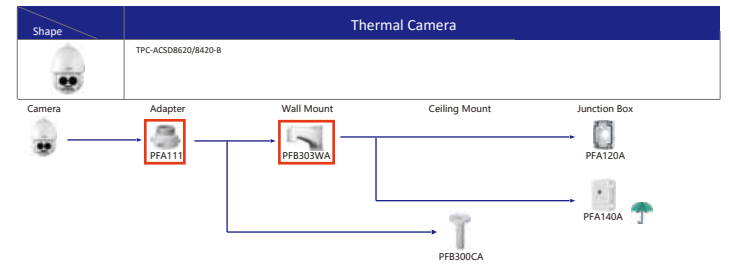

Selection of Thermal Camera