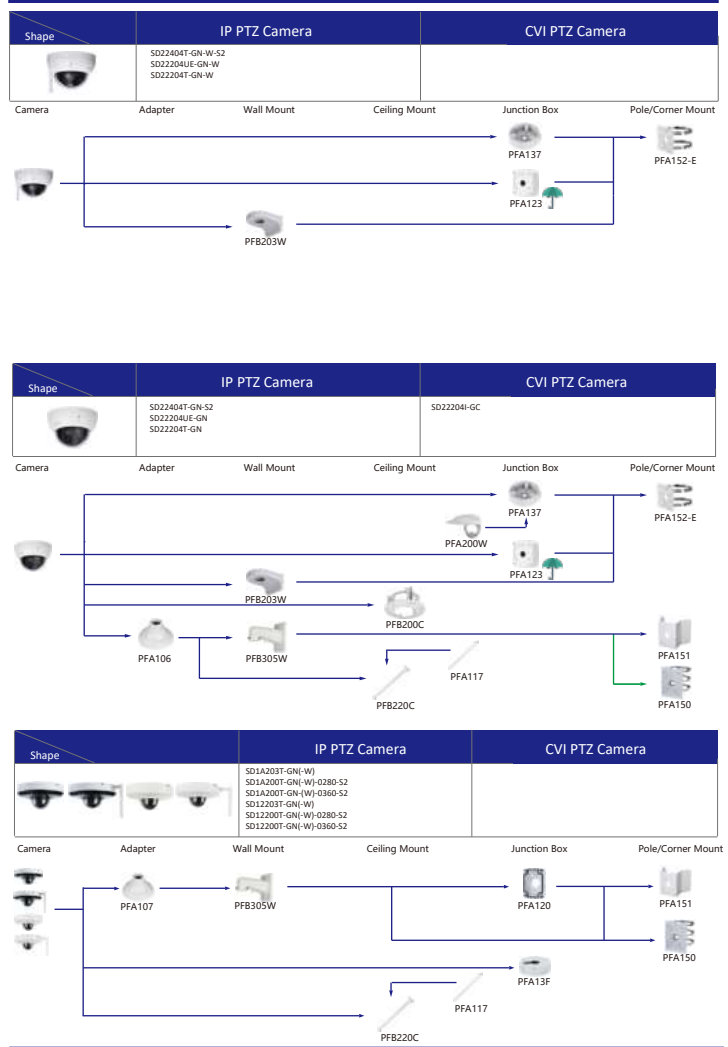

Selection of PTZ Camera