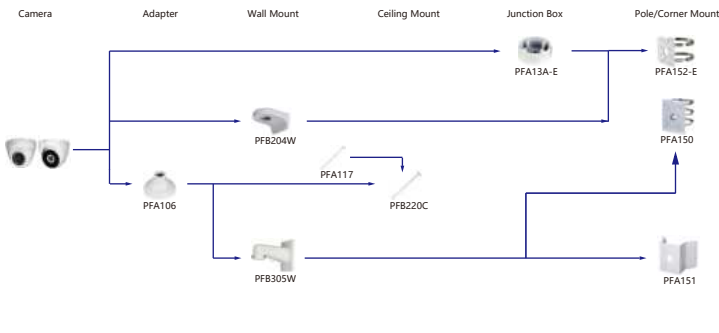

Selection of IP&CVI Eyeball Camera

Shape	IP Camera	CVI Camera
	IPC-HDW4431/4231/4120/4220/4221/4421M	HAC-HDW1200/1100/2241/2501/1200/1230/1500/2401/1220/1801M HAC-HDW1400M-S2 HAC-T2A1121/21/41/51