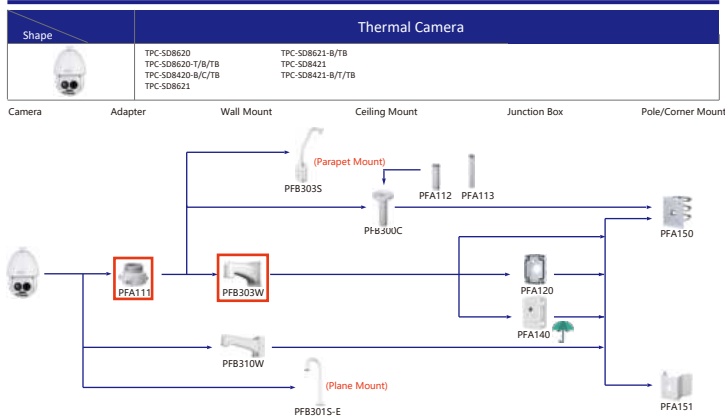

Selection of Thermal Camera