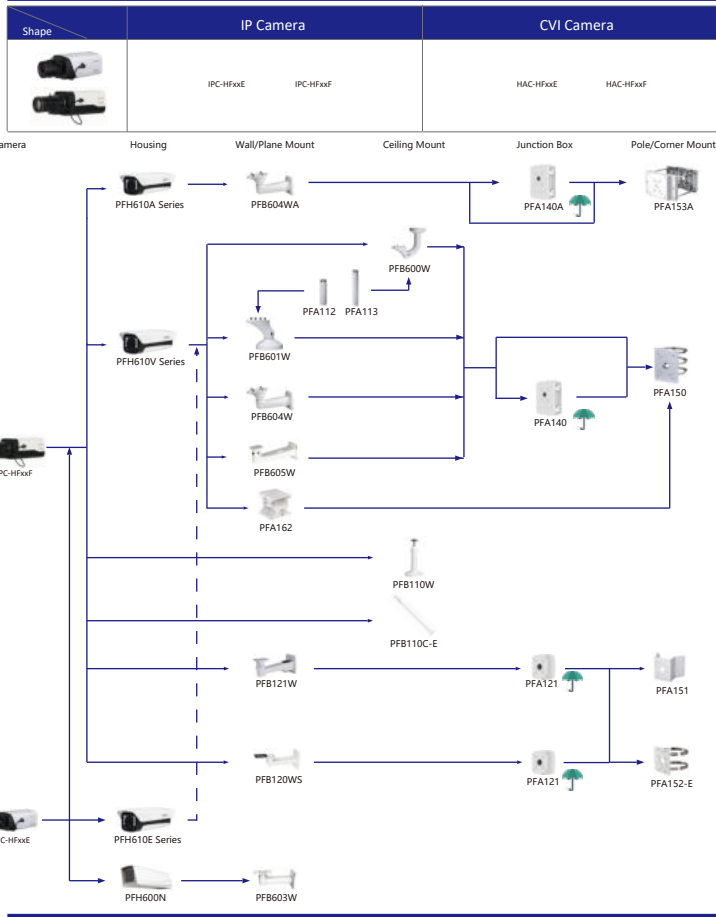

Camera Accessories Selection

Guide you how to install all the cameras

Selection of IP&CVI Box Camera

Selection of IP&CVI Bullet Camera

Selection of IP&CVI Bullet Camera

Selection of IP&CVI Bullet Camera

Selection of IP&CVI Eyeball Camera

Shape	IP Camera	CVI Camera
	IPC-HDW4231/4431EM-AS-S4 IPC-HDW420/4220/4231/4830EM-AS IPC-HDW5541/5241/5442TM-AS IPC-HDW5241/5442TM-AS-LED IPC-HDW3231C-A IPC-HDW4831/4631/4431/4231EM-ASE	HAC-HDW1801/1500/1200/1230/1100/1801/EM-A HAC-HDW1801/1500/1200/1100/1801EM HAC-HDW1400EM-S2 HAC-HDW1400EM-A-S2 HAC-HDW1500/1400/1200/1230EM-A-POC HAC-HDW1500/1200EM-POC HAC-HDW2802/2601/2402/2401/2501/2241T-A HAC-HDW2249T-IR-N HAC-HDW1239T-LED HAC-HDW1239T-A-LED HAC-HDW2249T-IR-A-LED