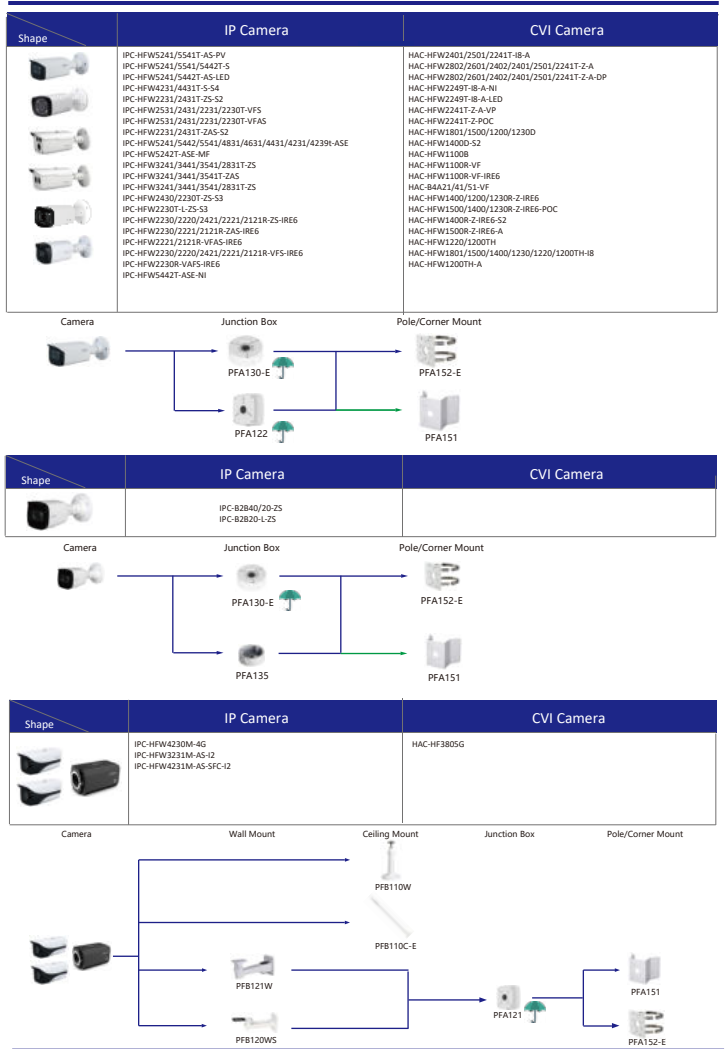

Camera Accessories Selection

Guide you how to install all the cameras

Selection of IP&CVI Box Camera

Selection of IP&CVI Bullet Camera

Selection of IP&CVI Bullet Camera

Selection of IP&CVI Bullet Camera

Selection of IP&CVI Eyeball Camera

Shape	IP Camera	CVI Camera
	IPC-HDW4231/4431EM-AS-S4 IPC-HDW420/4220/4231/4830EM-AS IPC-HDW5541/5241/5442TM-AS IPC-HDW5241/5442TM-AS-LED IPC-HDW3231C-A IPC-HDW4831/4631/4431/4231EM-ASE	HAC-HDW1801/1500/1200/1230/1100/1801/EM-A HAC-HDW1801/1500/1200/1100/1801EM HAC-HDW1400EM-S2 HAC-HDW1400EM-A-S2 HAC-HDW1500/1400/1200/1230EM-A-POC HAC-HDW1500/1200EM-POC HAC-HDW2802/2601/2402/2401/2501/2241T-A HAC-HDW2249T-IR-N HAC-HDW1239T-LED HAC-HDW1239T-A-LED HAC-HDW2249T-IR-A-LED

Shape	IP Camera	CVI Camera
	IPC-HDW2531/2431/2331/2421R-ZS IPC-HDW2430/2330R-ZS-S3 IPC-HDW2330R-L-ZS-S3 IPC-HDW4231/4431T-Z-S4 IPC-HDW2341/3441/3541T-ZAS IPC-HDW2231T-ZS-S2 IPC-HDW5241/5541H-AS-PV IPC-HDW3441/3541/3241TM-AS IPC-HDW2531/2531/2431/2231TM-AS-S2	HAC-HDW2802/2601/2402/2401/2501/1500/1300T-Z-A HAC-HDW2802/2601/2402/2401/2501/2241T-Z-A-DP HAC-HDW1400T-Z-A-S2 HAC-HDW1801/1200/1230T-Z HAC-HDW2241/1500T-Z-POC HAC-HDW1400/1230T-Z-A-POC

Selection of IP&CVI Eyeball Camera

Shape	IP Camera	CVI Camera
	IPC-HDW4431/4231/4120/4220/4221/4421M	HAC-HDW1200/1100/2241/2501/1200/1230/1500/2401/1220/1801M HAC-HDW1400M-S2 HAC-T2A1121/21/41/51

Shape	IP Camera	CVI Camera
	IPC-HDW2230/2431/2831/2531/2231T-AS-S2 IPC-HDW2341/3441/3541T-AS IPC-HDW1531/1431/1231/1230/1320/1220/1020S IPC-HDW1430/1230S-S3 IPC-HDW1230S-L-S3 IPC-HDW4421/4120/4220/4221/4231/4431E	HAC-HDW1100/1200R-VF HAC-HDW1400R-S2 HAC-T1A1121/21/41/51