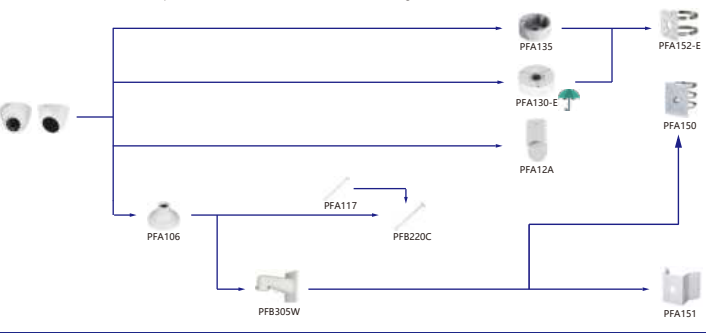

Shape	IP Camera	CVI Camera
		HAC-HDW1200/1100R HAC-HDW1400R-S2 HAC-T1A1121/21/41/51