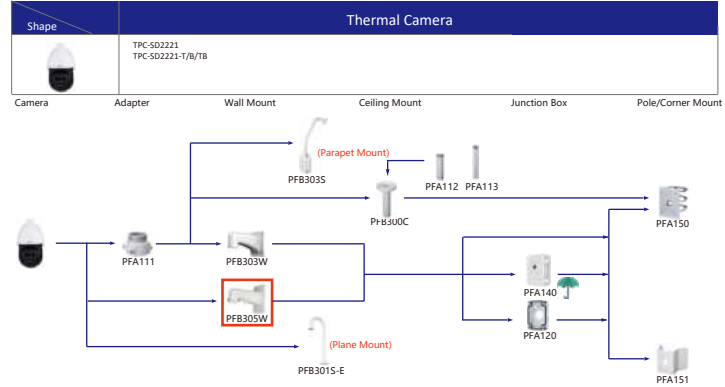

Selection of Thermal Camera